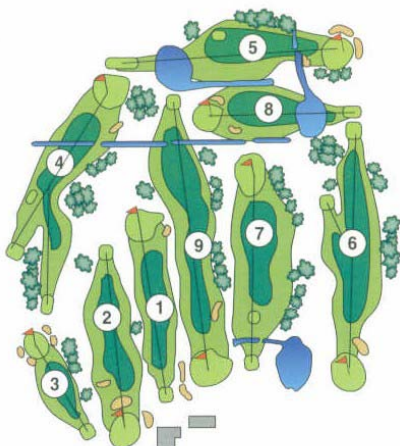

This course was built on flat terrain and features wide fairways. The small greens are medium speed, and water hazards come into play on five holes. Hole #8 features a reflection of the mountains in its pond. Nine hole play is only offered on the weekends during the late afternoons. Holes: 9, Playable as 18

Hole	1	2	3	4	5	6	7	8	9	Out	
HCP	17	15	11	1	5	7	3	13	9		
Par	4	4	3	4	4	5	4	3	5	36	
Blue	318	303	131	430	300	474	393	185	471	3005	
Red	318	303	131	401	272	402	332	185	354	2698	
Hole	10	11	12	13	14	15	16	17	18	Out	Tot
HCP	18	16	12	10	8	4	2	14	6		
Par	4	4	3	5	3	5	4	3	5	36	72
Blue	328	327	105	480	161	490	438	182	490	3001	6006
Red	328	327	105	401	161	402	332	182	414	2652	5350

Rip Van Winkle Country Club
Route 23A
Palenville, NY
518 678-9779