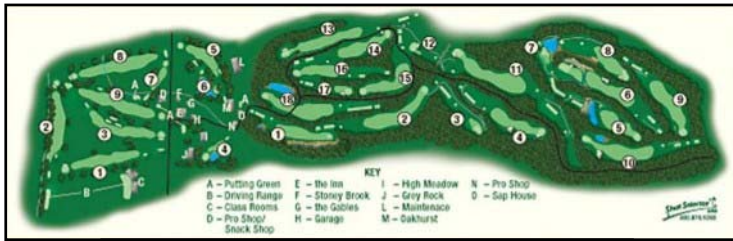

Windham House has two beautiful Golf Courses filled with memorable golf holes and wonderful views. The Valley 9 is complimented by a Driving Range and a complete Golf Learning Facility. The Mountain 18 is a championship regulation course of 7000 plus yards from the back tees.

Hole	1	2	3	4	5	6	7	8	9	Out	
Par	4	5	3	4	4	5	3	4	4	36	
Blue	301	485	194	332	405	483	175	392	361	3128	
White	290	425	171	315	350	466	144	341	339	2841	
Red	247	375	129	275	245	352	106	284	291	2284	
Hole	10	11	12	13	14	15	16	17	18	In	Total
Par	4	5	3	5	4	4	4	3	4	36	71
Blue	409	589	176	547	360	390	345	202	445	3463	6591
White	373	531	156	489	302	385	330	172	386	3124	5965
Red	268	428	119	382	263	334	300	137	322	2553	4837